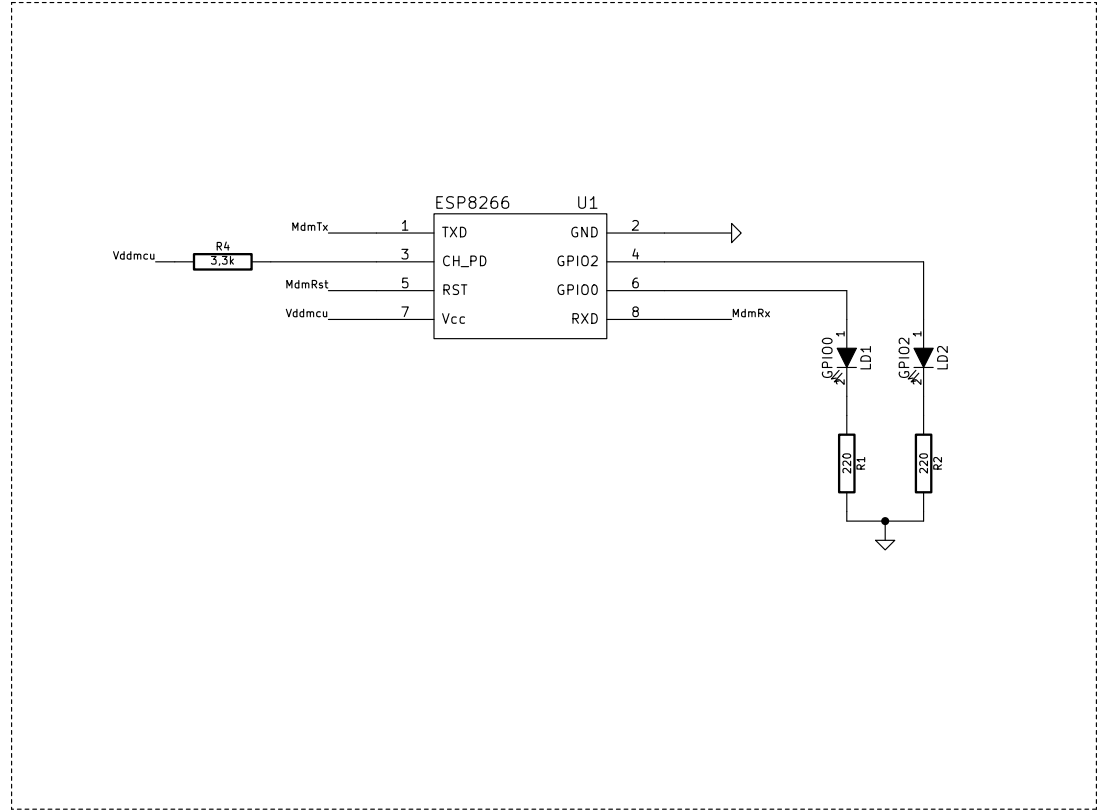

WIFI MODULE

MODEM CONNECTOR